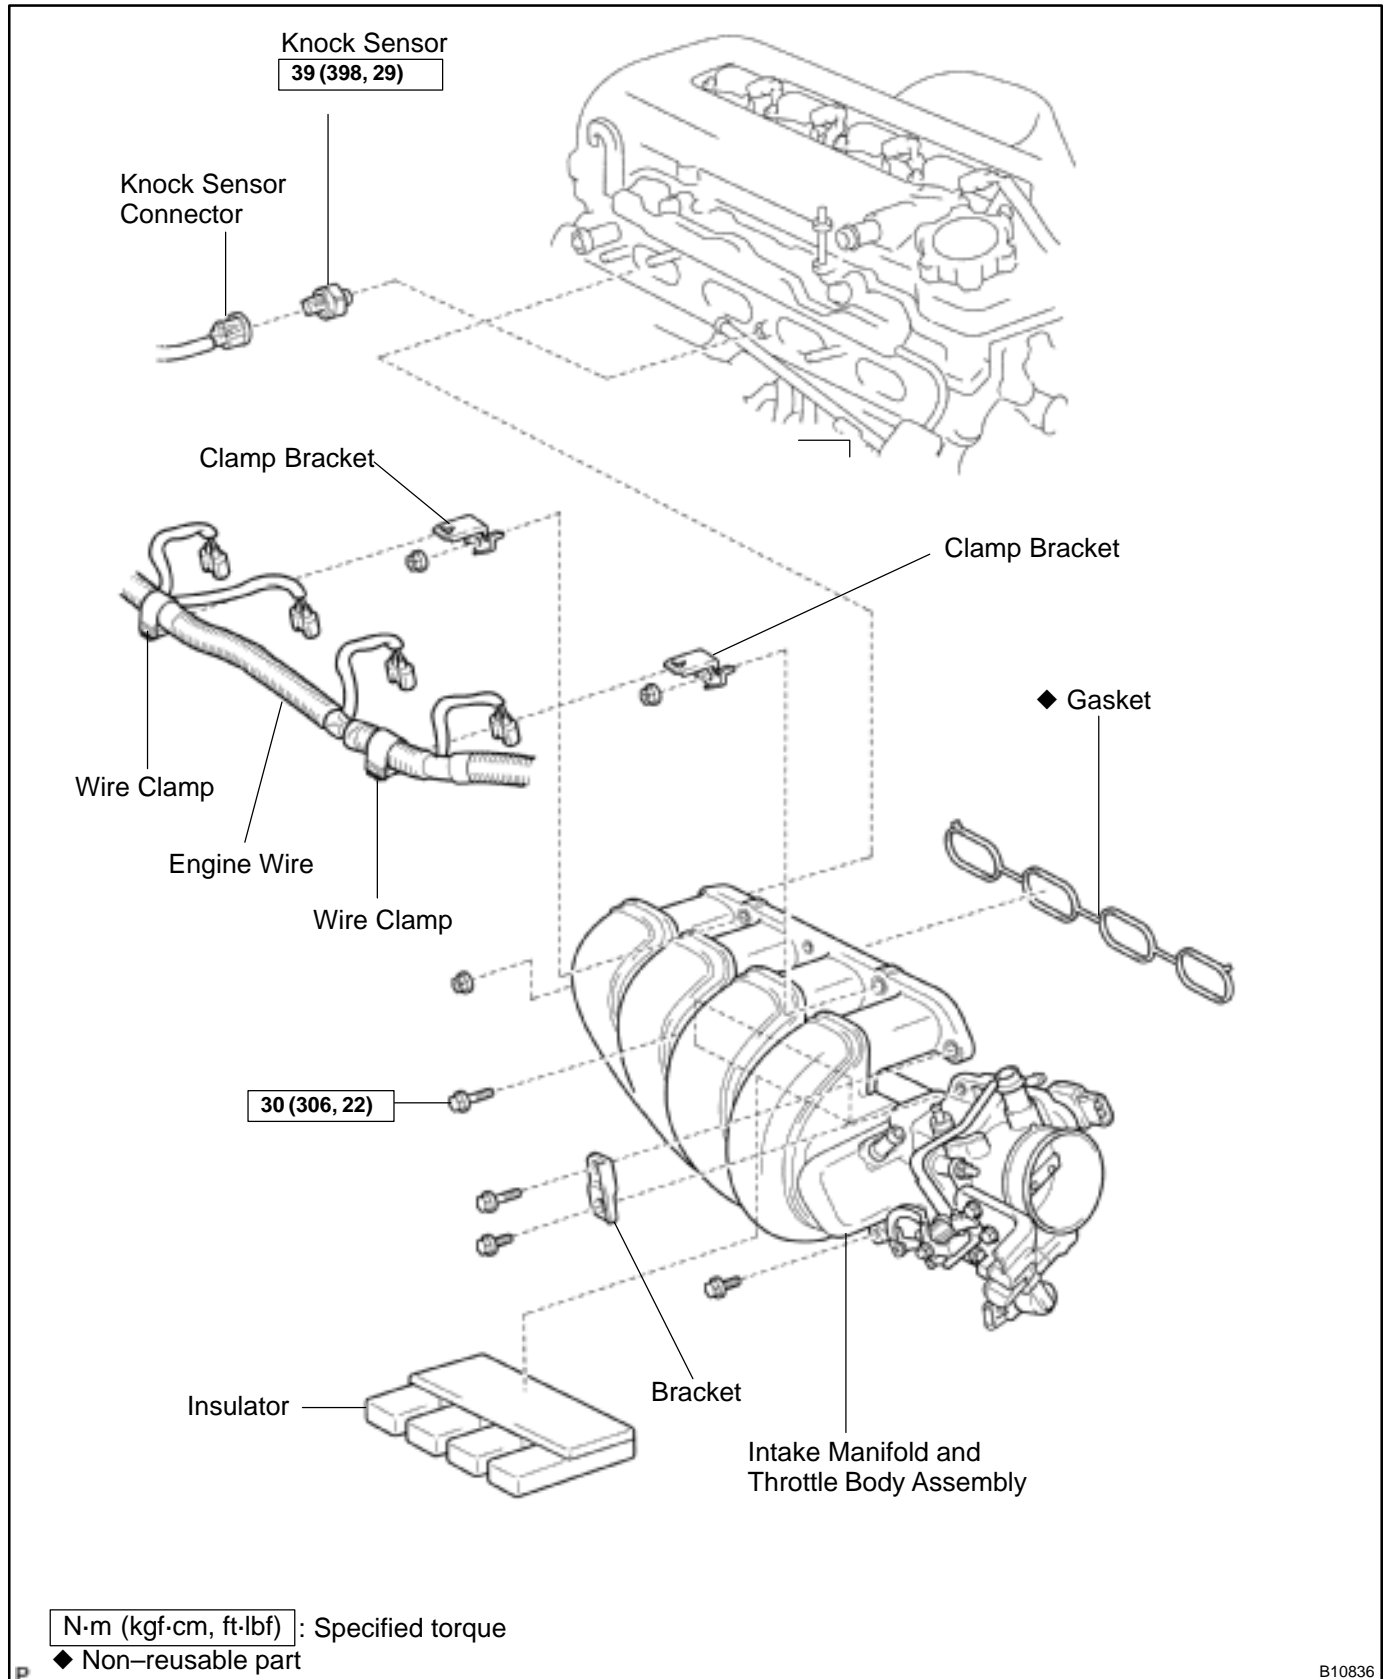

KNOCK SENSOR COMPONENTS

SF19W-01

B10836